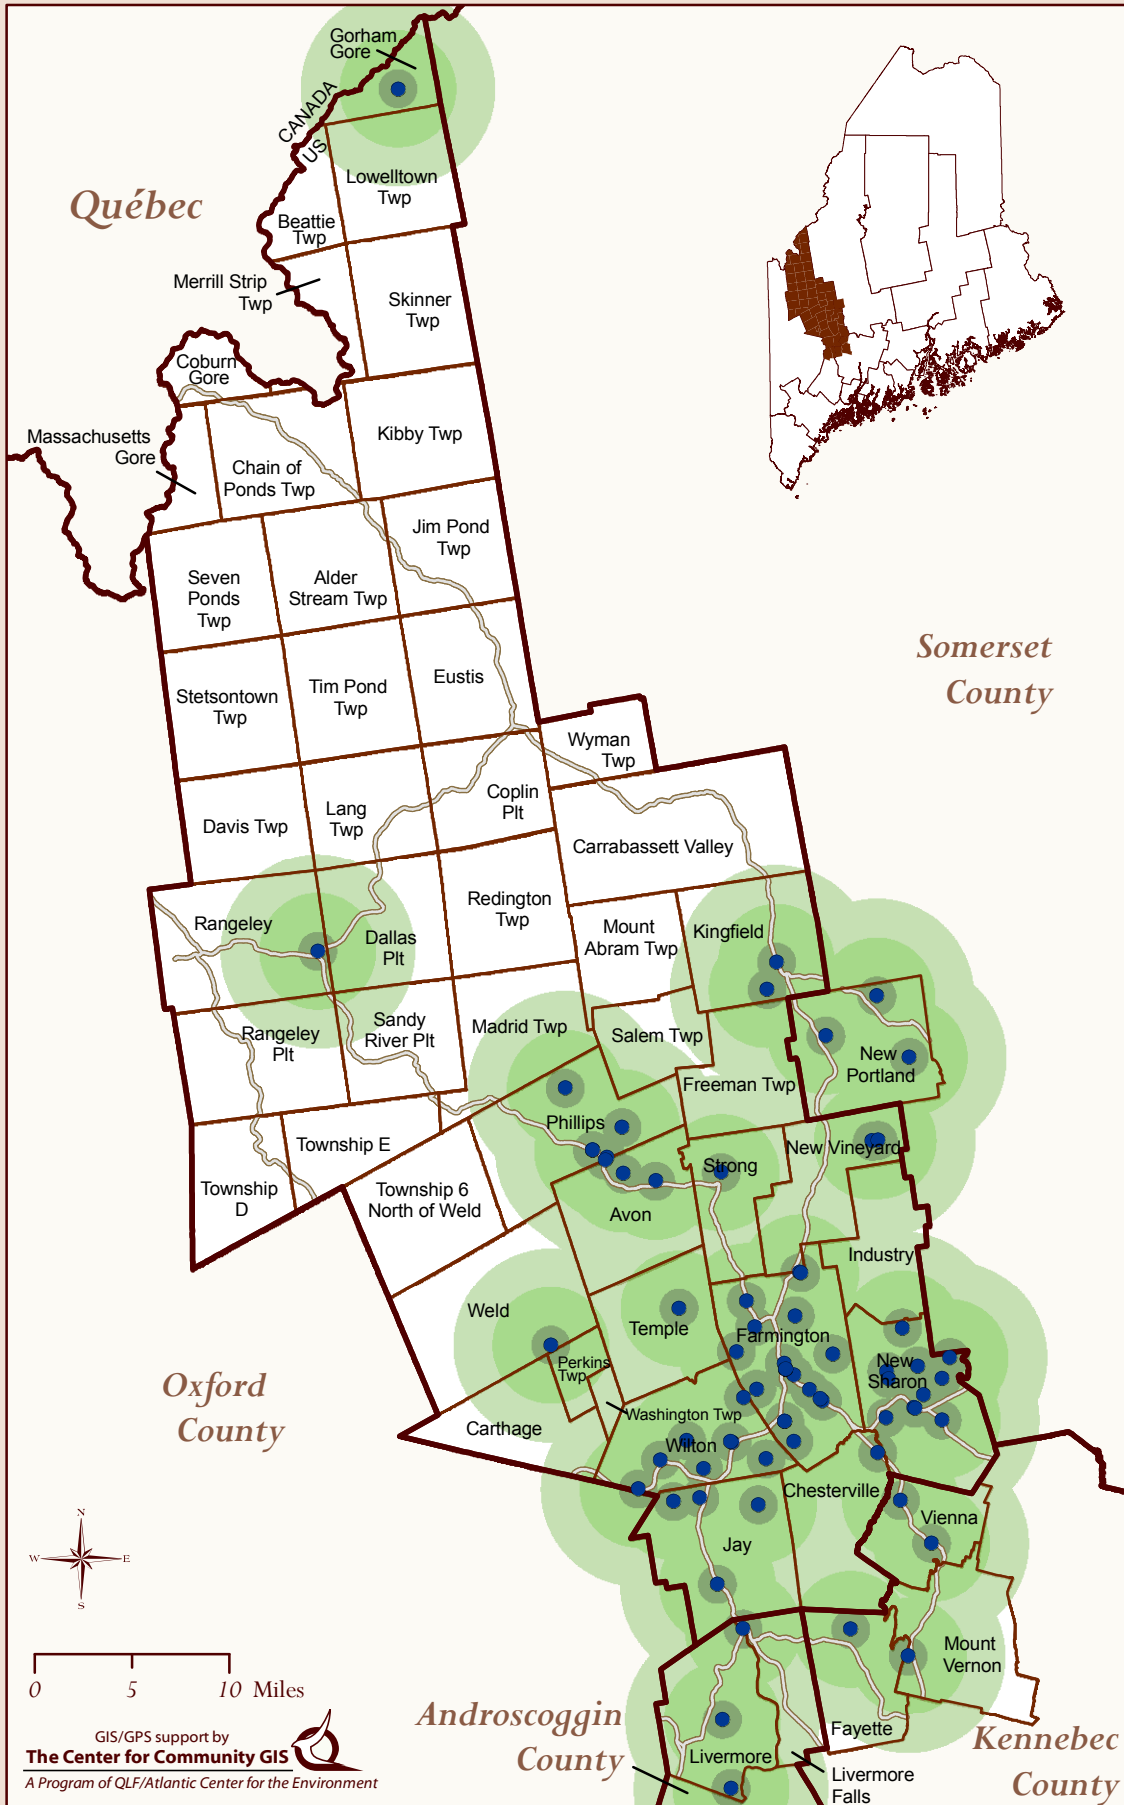

# Greater Franklin County

## Proximity to Local Farms & Farmstands

- Farm/Farmstand
- Within 1 Mile of Farm
- Within 3 Miles of Farm
- Within 5 Miles of Farm

## Number (2007) - Ranked

1. Farmington (20)
2. New Sharon (11)
3. Wilton (9)
4. Phillips (5)
5. Avon (3)
  - Jay (3)
  - New Portland (3)
8. Kingfield (2)
- Livermore (2)
- New Vineyard (2)
- Vienna (2)
12. Chesterville (1)
- Fayette (1)
- Gorham Gore Twp (1)
- Livermore Falls (1)
- Mount Vernon (1)
- Rangeley (1)
- Strong (1)
- Temple (1)
- Weld (1)

0 5 10 Miles

GIS/GPS support by  
**The Center for Community GIS**  
 A Program of QLF/Atlantic Center for the Environment

Androscoggin  
County

Kennebec  
County