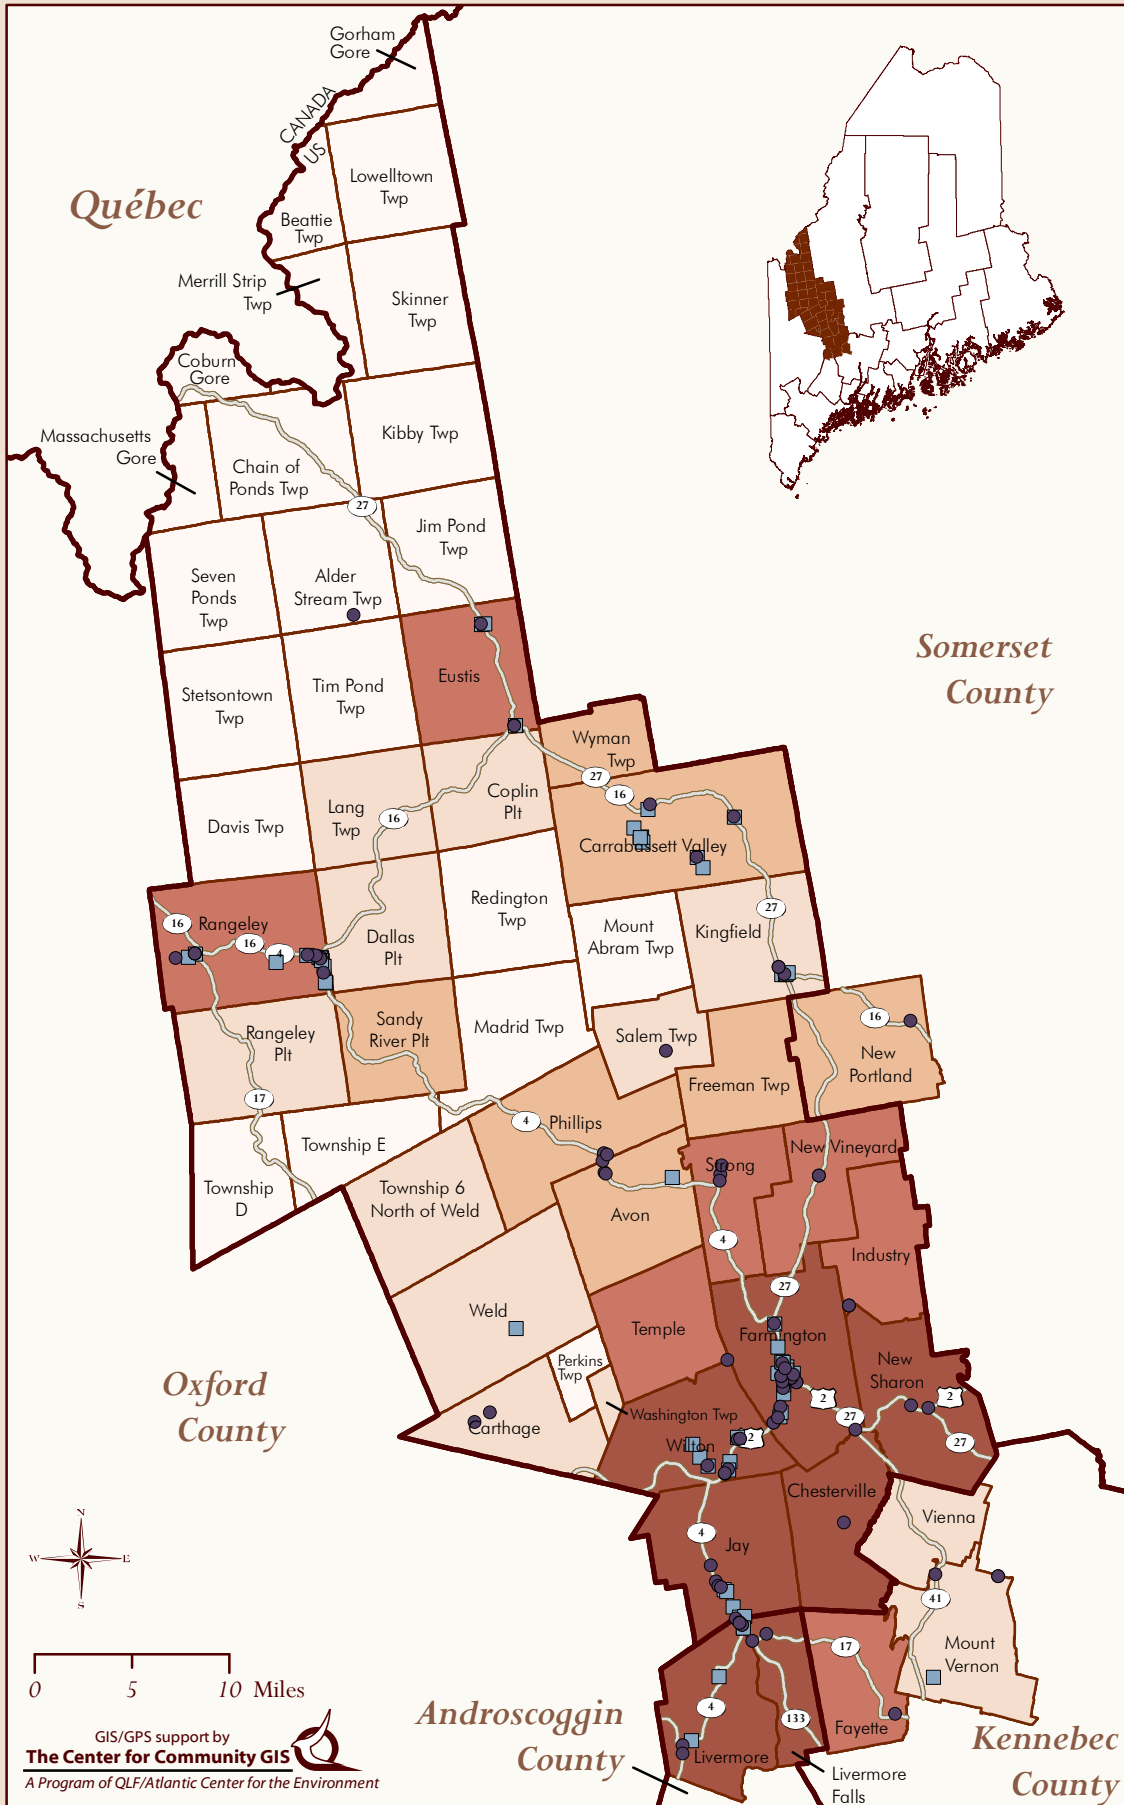

# Greater Franklin County

### Total Crashes

- 1 - 3
- 4 - 6
- 7 - 10
- Over 10
- No Crashes

### Crashes by Town - Ranked (Top 15)

1. Farmington (54)
2. Jay (37)
3. Wilton (20)
4. Livermore (19)
5. New Sharon (17)
6. Livermore Falls (16)
7. Chesterville (11)
8. Industry (10)
9. Eustis (9)
10. Rangeley (8)  
Strong (8)  
Temple (8)  
Fayette (8)  
New Vineyard (8)
11. Freeman Twp (6)  
Phillips (6)
12. New Portland (5)
13. Sandy River Plt (4)  
Avon (4)  
Carrabasset Valley (4)  
Wyman Twp (4)
14. Coplin Plt (3)  
Weld (3)  
Carthage (3)  
Vienna (3)
15. Dallas (2)  
Washington Twp (2)  
Kingfield (2)