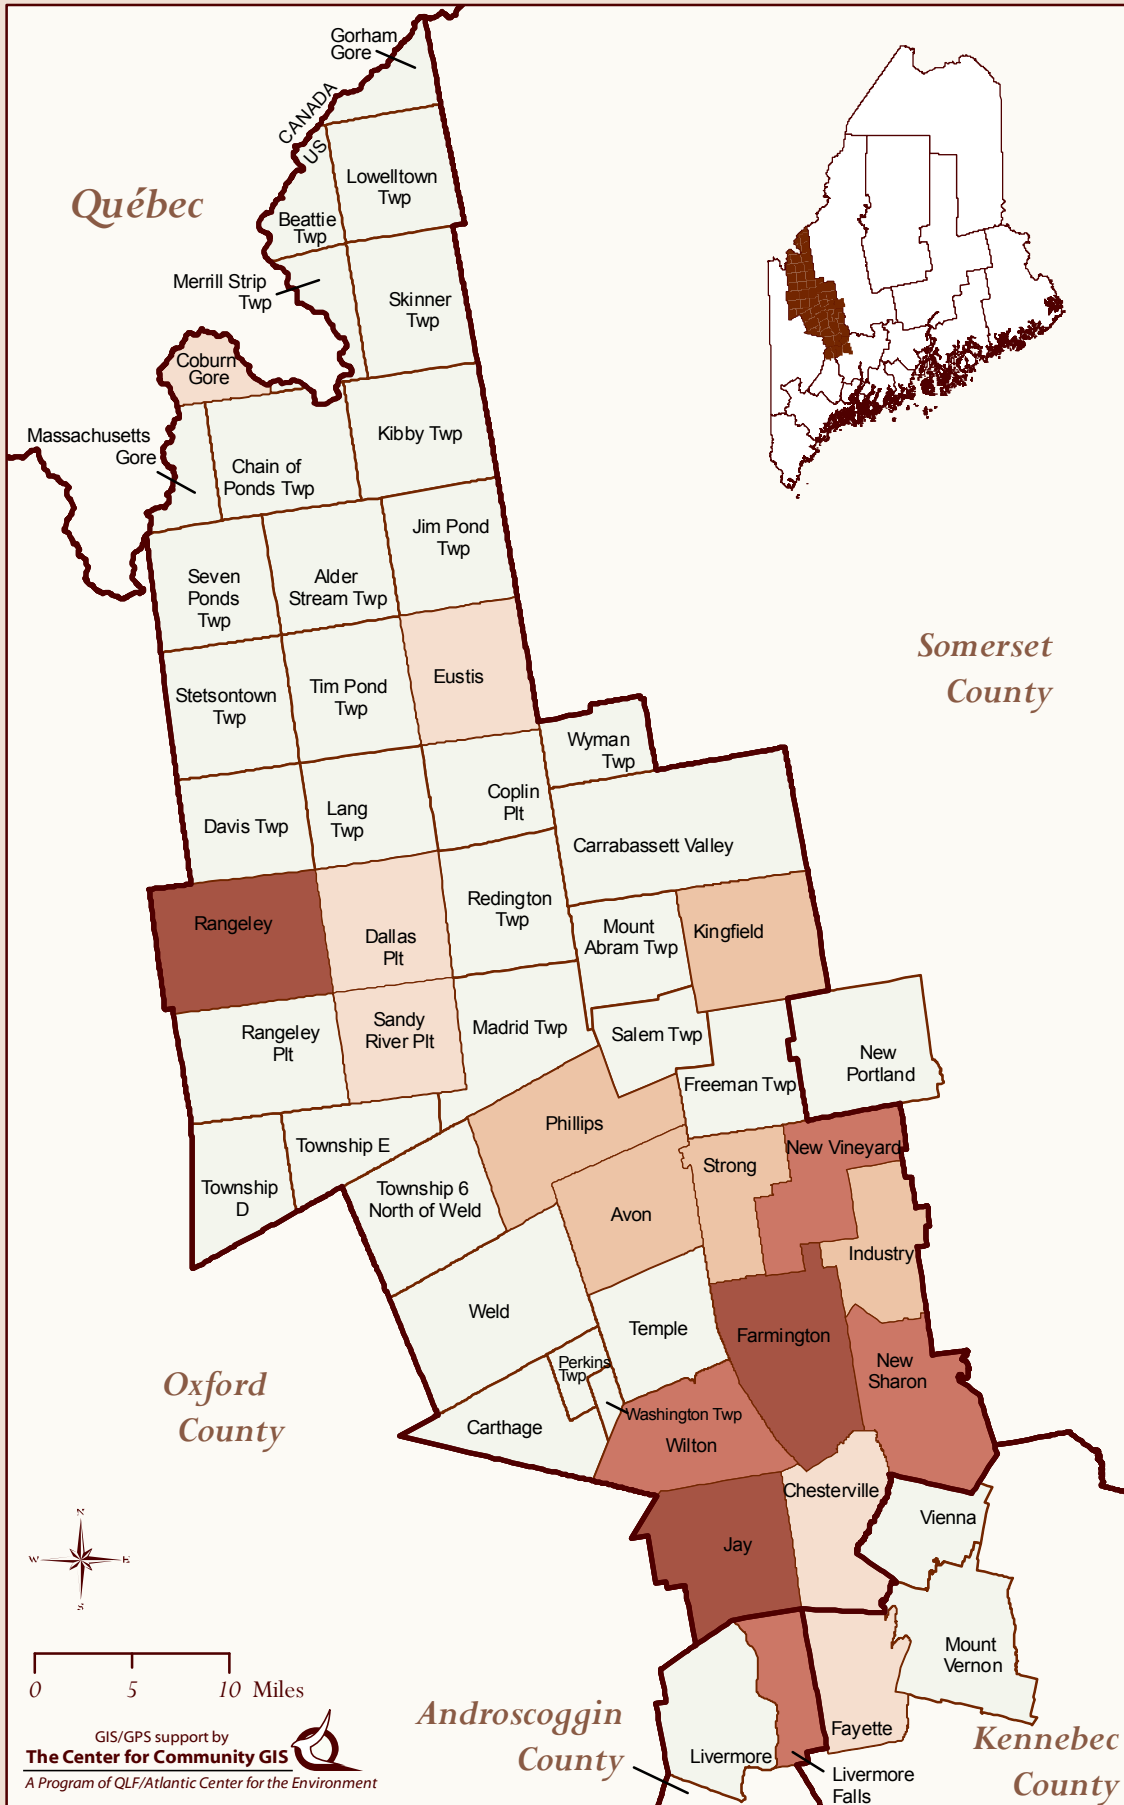

Greater Franklin County

Drug-Related Charges

Charges (2007)

Number (2007) - Ranked

1. Farmington (61)
2. Rangeley (44)
3. Jay (24)
4. Livermore Falls (17)
5. Wilton (12)
6. New Sharon (11)
7. New Vineyard (9)
8. Phillips (7)
9. Strong (7)
10. Avon (6)
11. Kingfield (6)
12. Industry (4)
13. Coburn Gore (3)
14. Chesterville (2)
15. Eustis (2)
16. Sandy River Plt (2)
17. Dallas Plt (1)
18. Fayette (1)

Data Sources: Carrabasset Valley, Farmington, Jay, Livermore Falls, Rangeley, & Wilton Police Depts., Maine DEA, Franklin County Sheriff's Office, State Police Records Management Services, Maine Office of GIS

Date: July, 2008

0 5 10 Miles

GIS/GPS support by
The Center for Community GIS
 A Program of QLF/Atlantic Center for the Environment