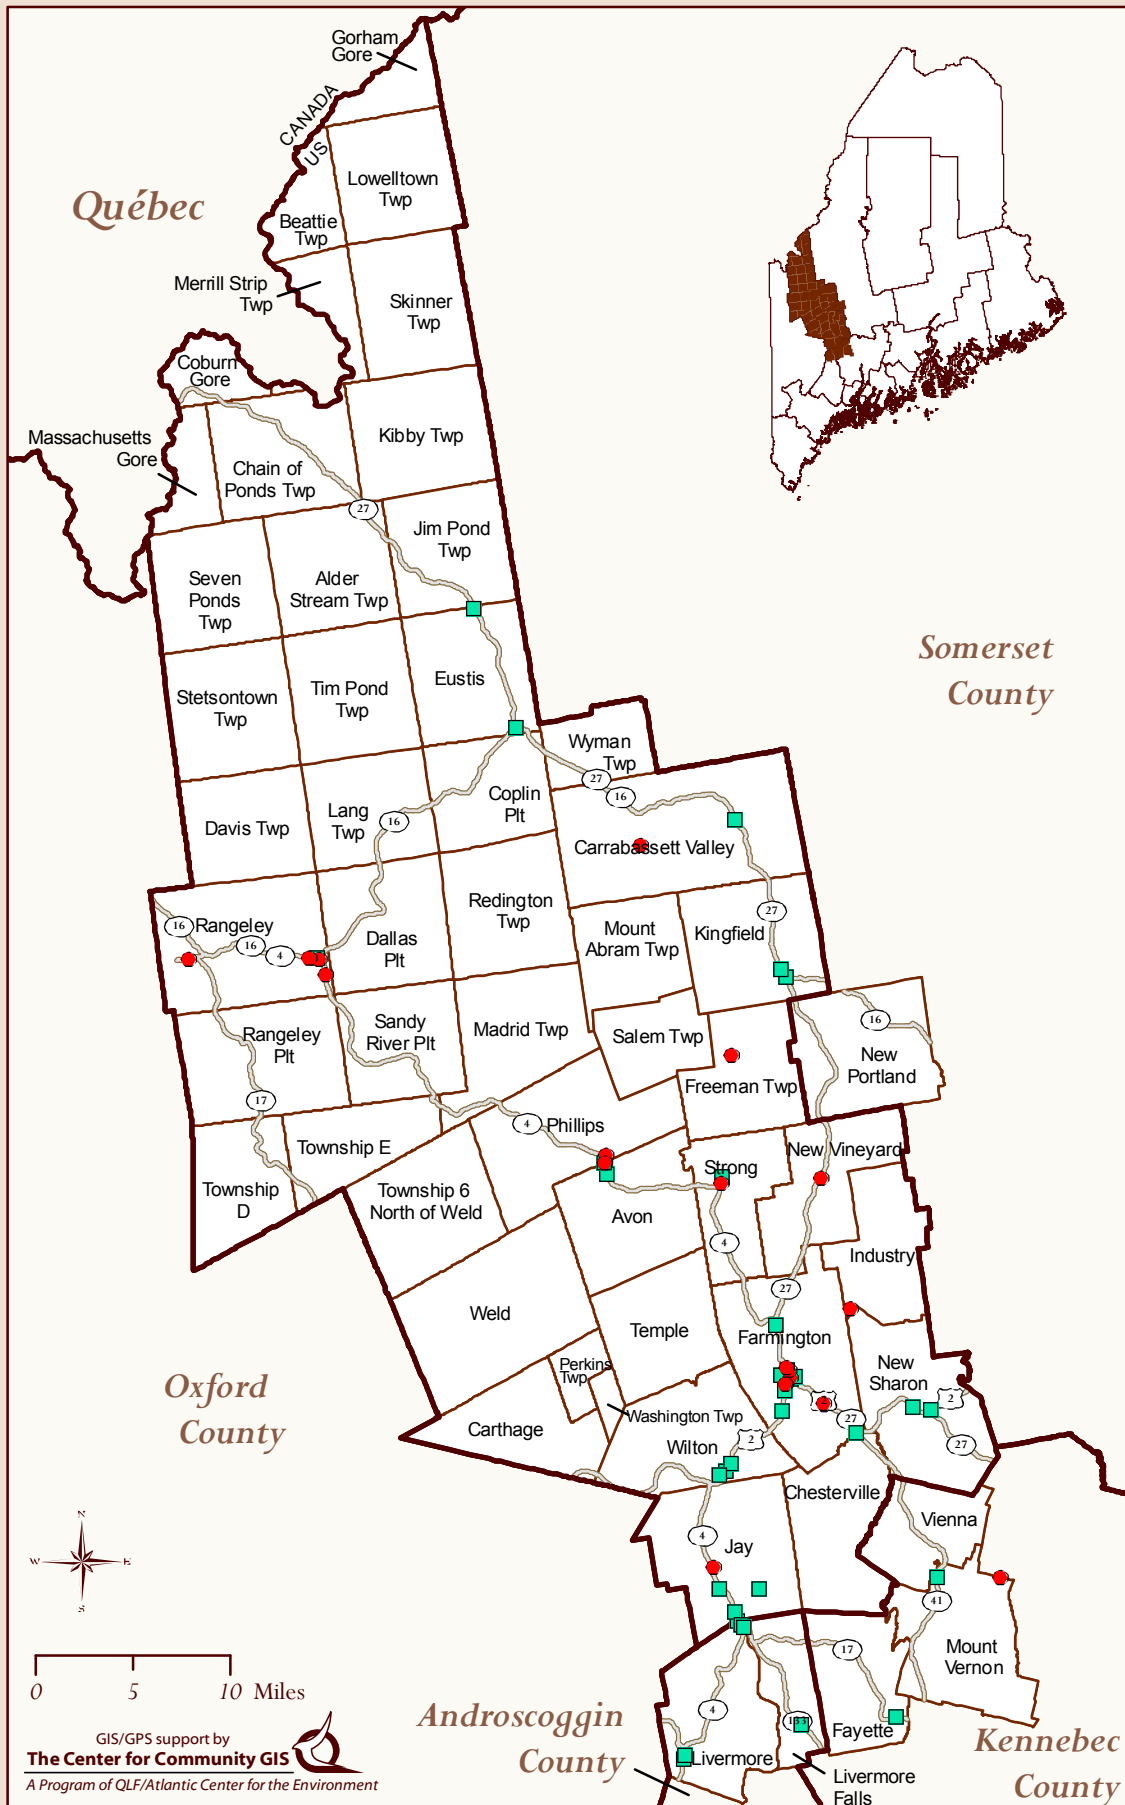

Greater Franklin County

Licensed Lottery Vendors

- Offline Tickets Only
- Offline & Online Tickets

Number (2008) - Ranked

1. Farmington (14)
2. Jay (5)
- Rangeley (5)
4. Livermore Falls (4)
5. Phillips (3)
- Wilton (3)
7. Carrabasset Valley (2)
- Eustis (2)
- Kingfield (2)
- Livermore (2)
- Mount Vernon (2)
- New Sharon (2)
- Strong (2)
14. Avon (1)
- Fayette (1)
- Industry (1)
- New Vineyard (1)
- Salem Twp (1)

Data Sources: Maine State Lottery Commission, Maine Office of GIS

Date: July, 2008