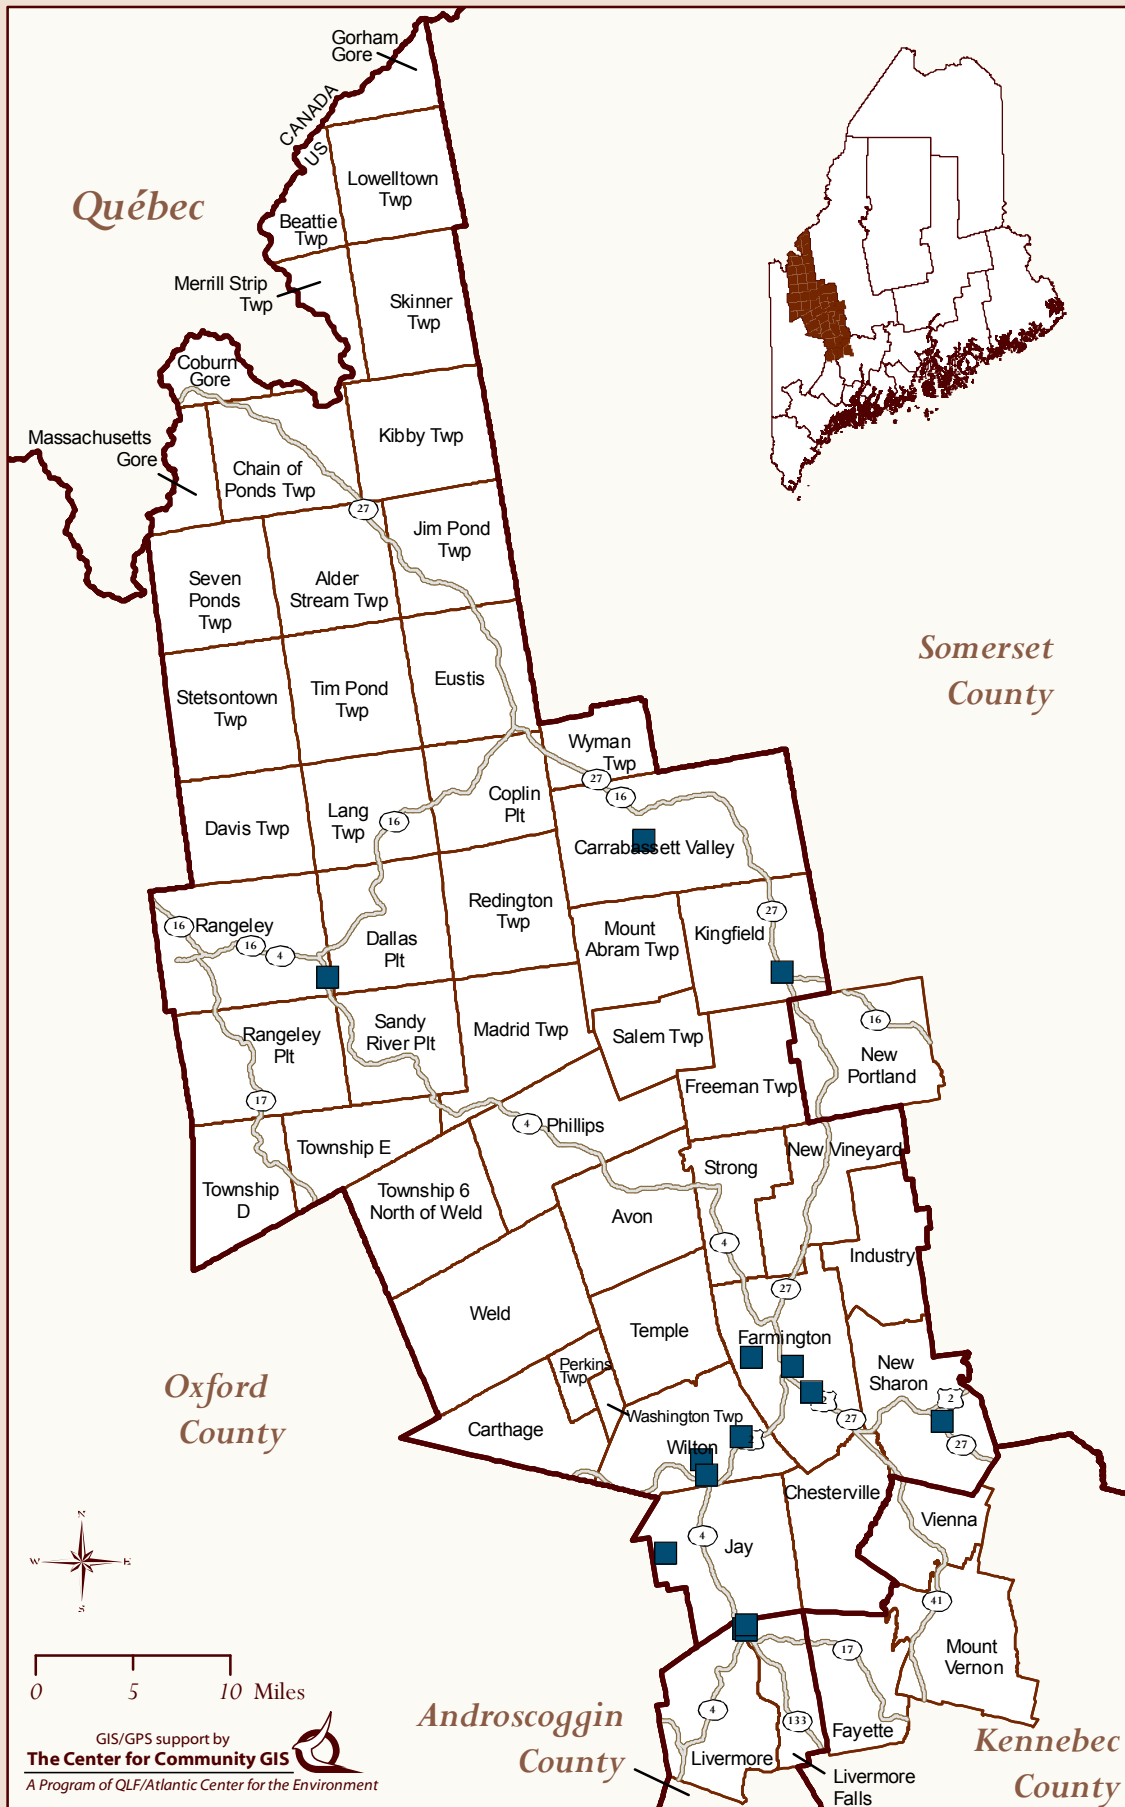

Greater Franklin County

Fitness Centers & Gyms

■ Fitness Center/Gym

Number (2008) - Ranked

1. Farmington (3)
- Livermore Falls (3)
- Wilton (3)
4. Carrabassett Valley (1)
- Kingfield (1)
- New Sharon (1)
- Rangeley (1)

0 5 10 Miles

GIS/GPS support by
The Center for Community GIS
 A Program of QLF/Atlantic Center for the Environment

Data Sources: The Community Connector,
 Maine Office of GIS

Date: August, 2008