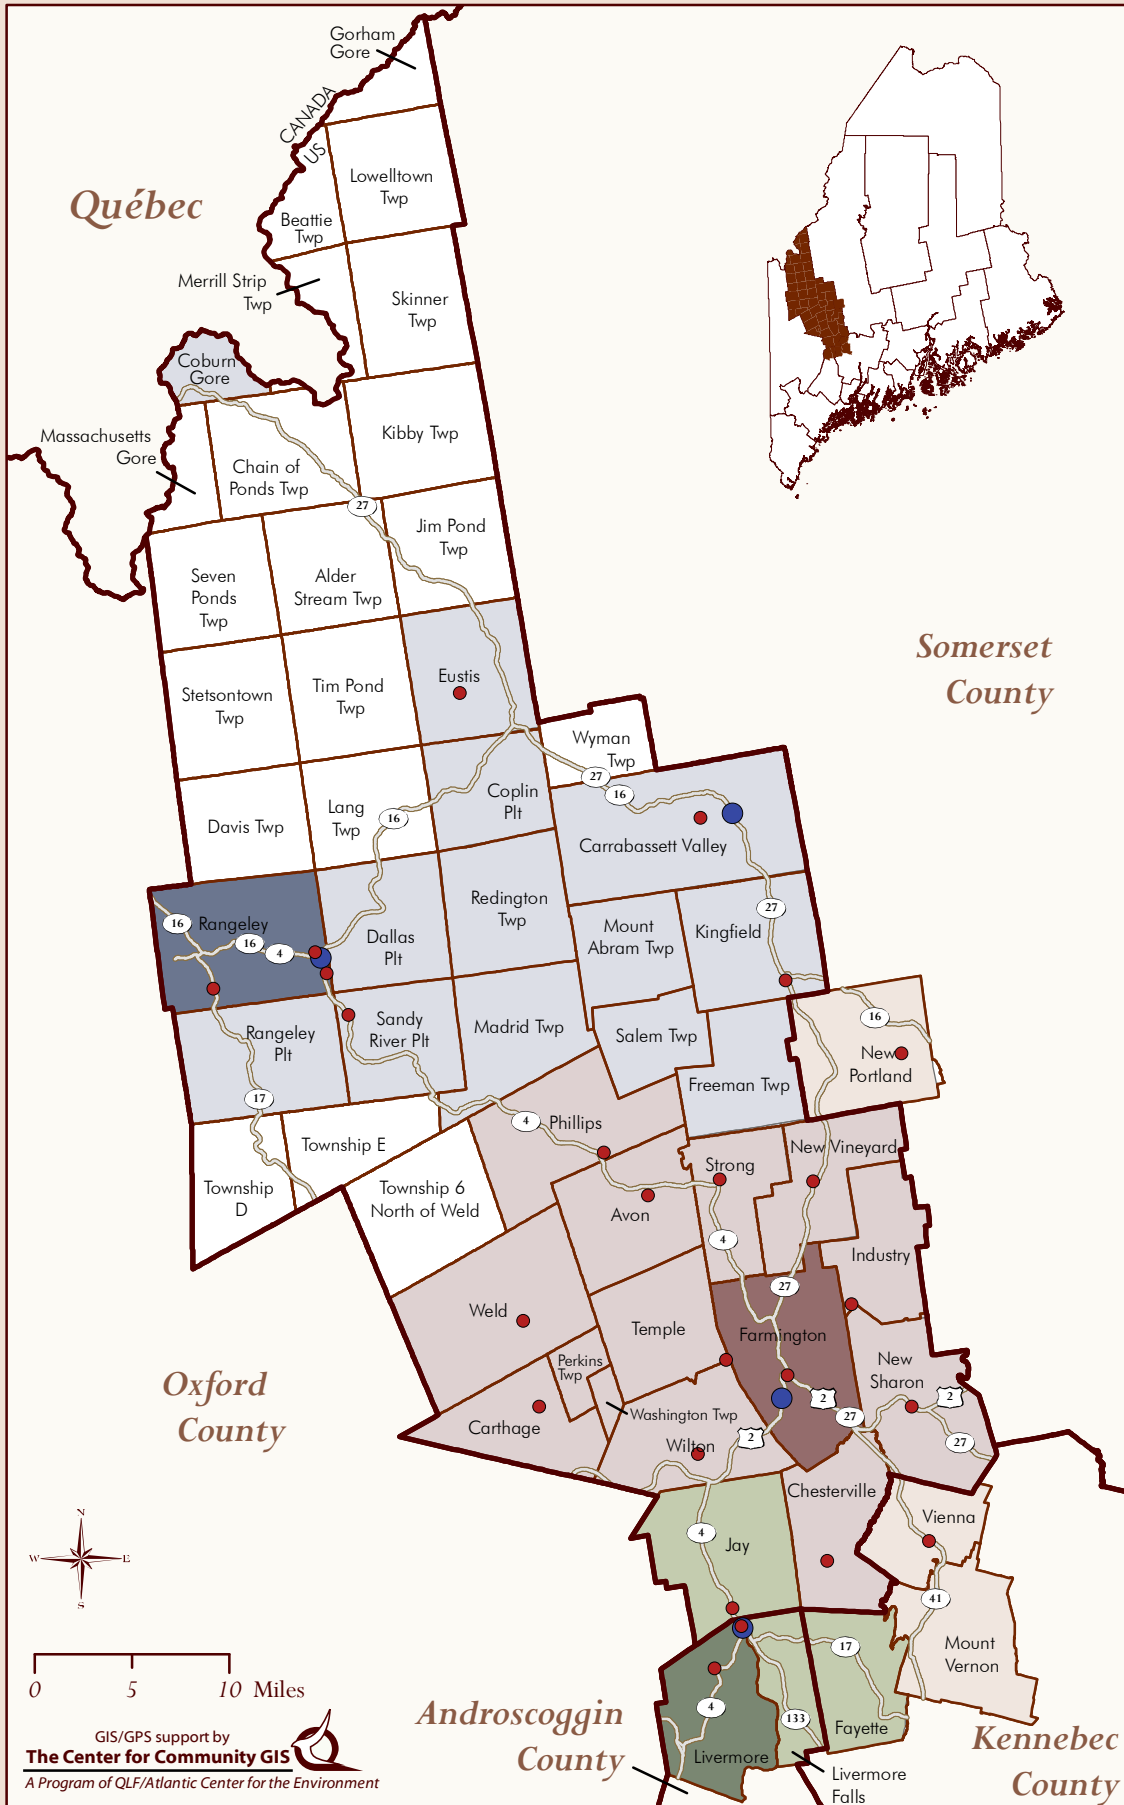

Greater Franklin County

Economic Service Centers & Service Areas

- Town Office
- Chamber of Commerce

Service Centers

- Farmington
- Livermore
- Rangeley

Service Areas

- Farmington
- Livermore
- Rangeley
- Other
- Unspecified

GIS/GPS support by
The Center for Community GIS
 A Program of QLF/Atlantic Center for the Environment

Data Sources: State Planning Office,
 Maine Office of GIS
 Date: November, 2007