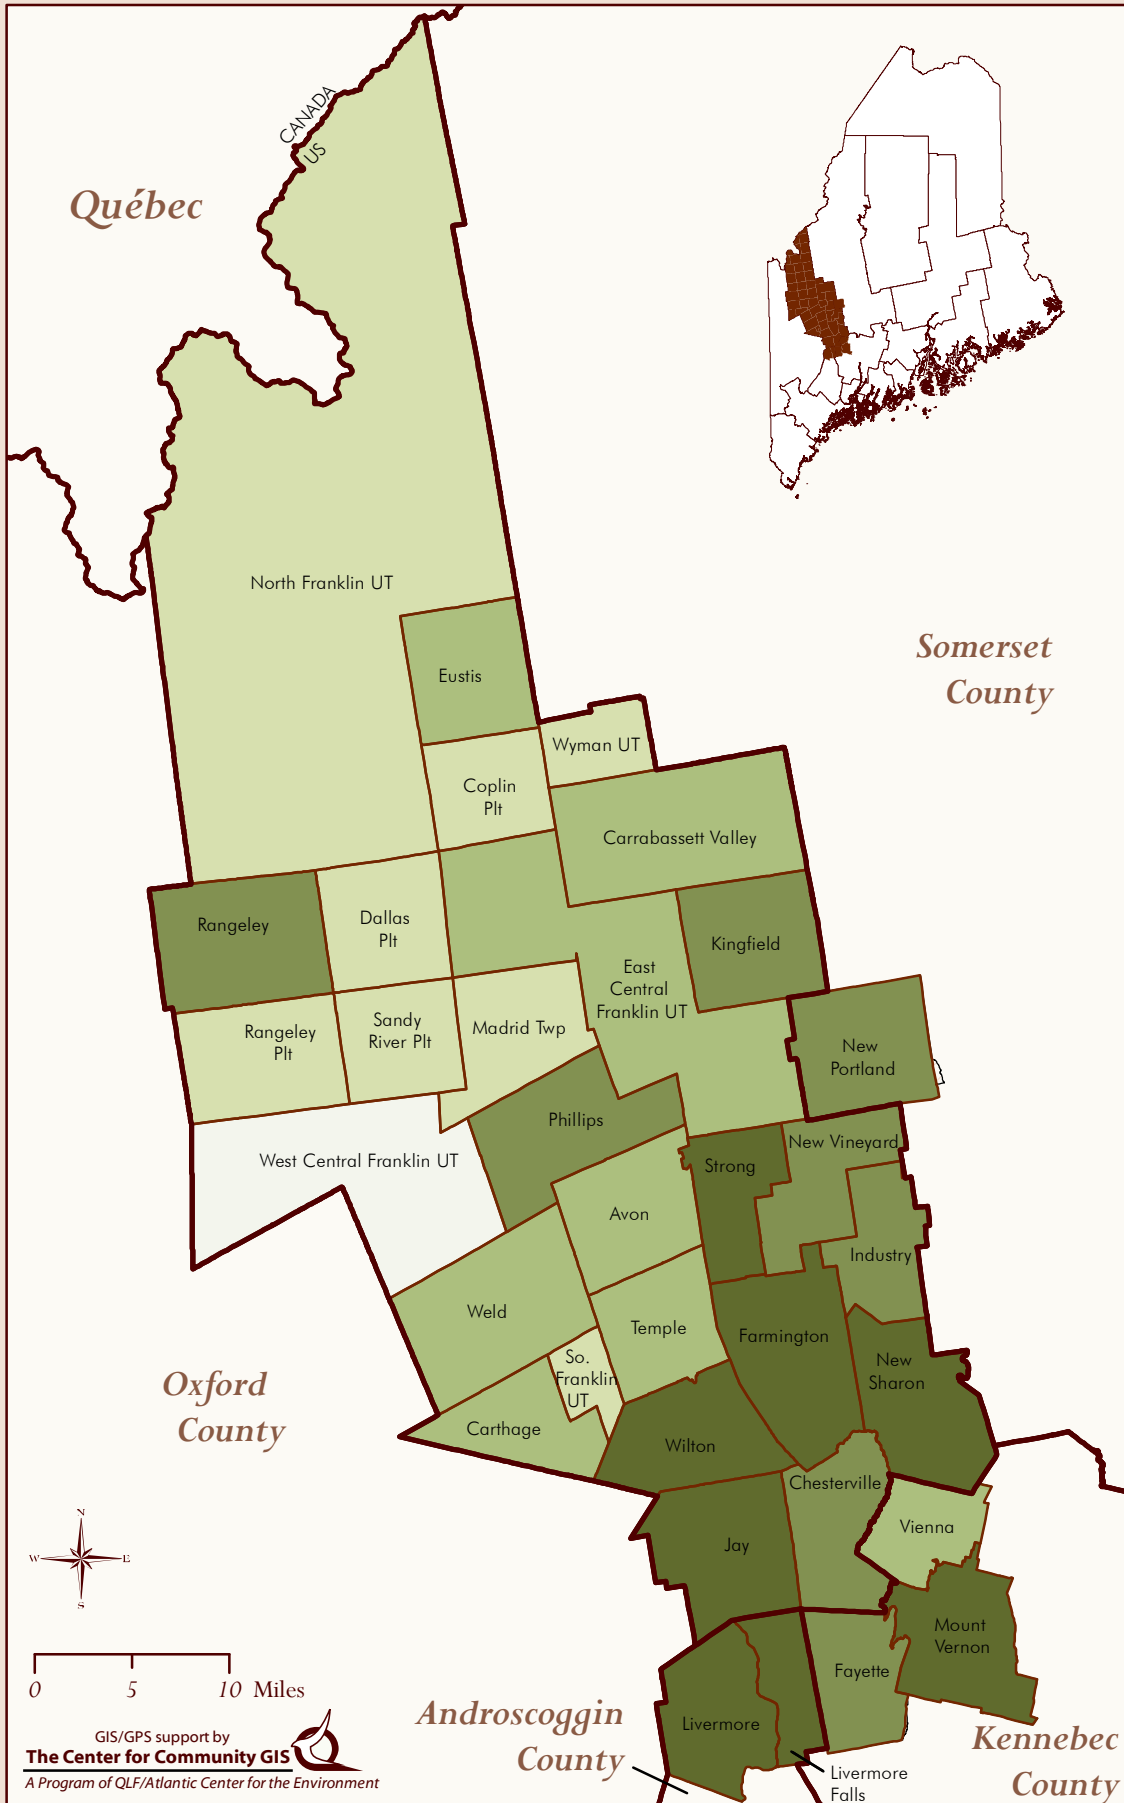

Greater Franklin County

Population

Total Residents (2000)

Total Residents (2000) - Ranked

1. Farmington (7410)
2. Jay (4985)
3. Wilton (4123)
4. Livermore Falls (3227)
5. Livermore (2106)
6. Mount Vernon (1524)
7. New Sharon (1297)
8. Strong (1259)
9. Chesterville (1170)
10. Kingfield (1103)
11. Rangeley (1052)
12. Fayette (1040)
13. Phillips (990)
14. Industry (790)
15. New Portland (785)
16. New Vineyard (725)
17. Eustis (685)
18. Temple (572)
19. Vienna (527)
20. East Central Franklin UT (526)
21. Carthage (520)
22. Avon (504)
23. Weld (402)
24. Carrabassett Valley (399)
25. Dallas Plt (250)
26. Madrid (173)
27. Coplin Plt (135)
28. Rangeley Plt (123)
29. Sandy River Plt (93)
30. Wyman UT (70)
31. South Franklin UT (70)
32. North Franklin UT (41)

Data Sources: U.S. Census Bureau, Maine Office of GIS

Date: November, 2007

0 5 10 Miles

GIS/GPS support by
The Center for Community GIS
 A Program of QLF/Atlantic Center for the Environment