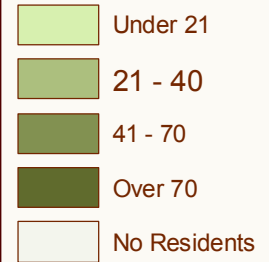

Greater Franklin County

Subsidized Housing for Residents Over 65

Number of Units

Number (2008) - Ranked

1. Farmington (131)
2. Wilton (71)
3. Jay (44)
4. Rangeley (30)
5. Phillips (20)
6. Strong (20)
7. Kingfield (16)
8. Eustis (14)