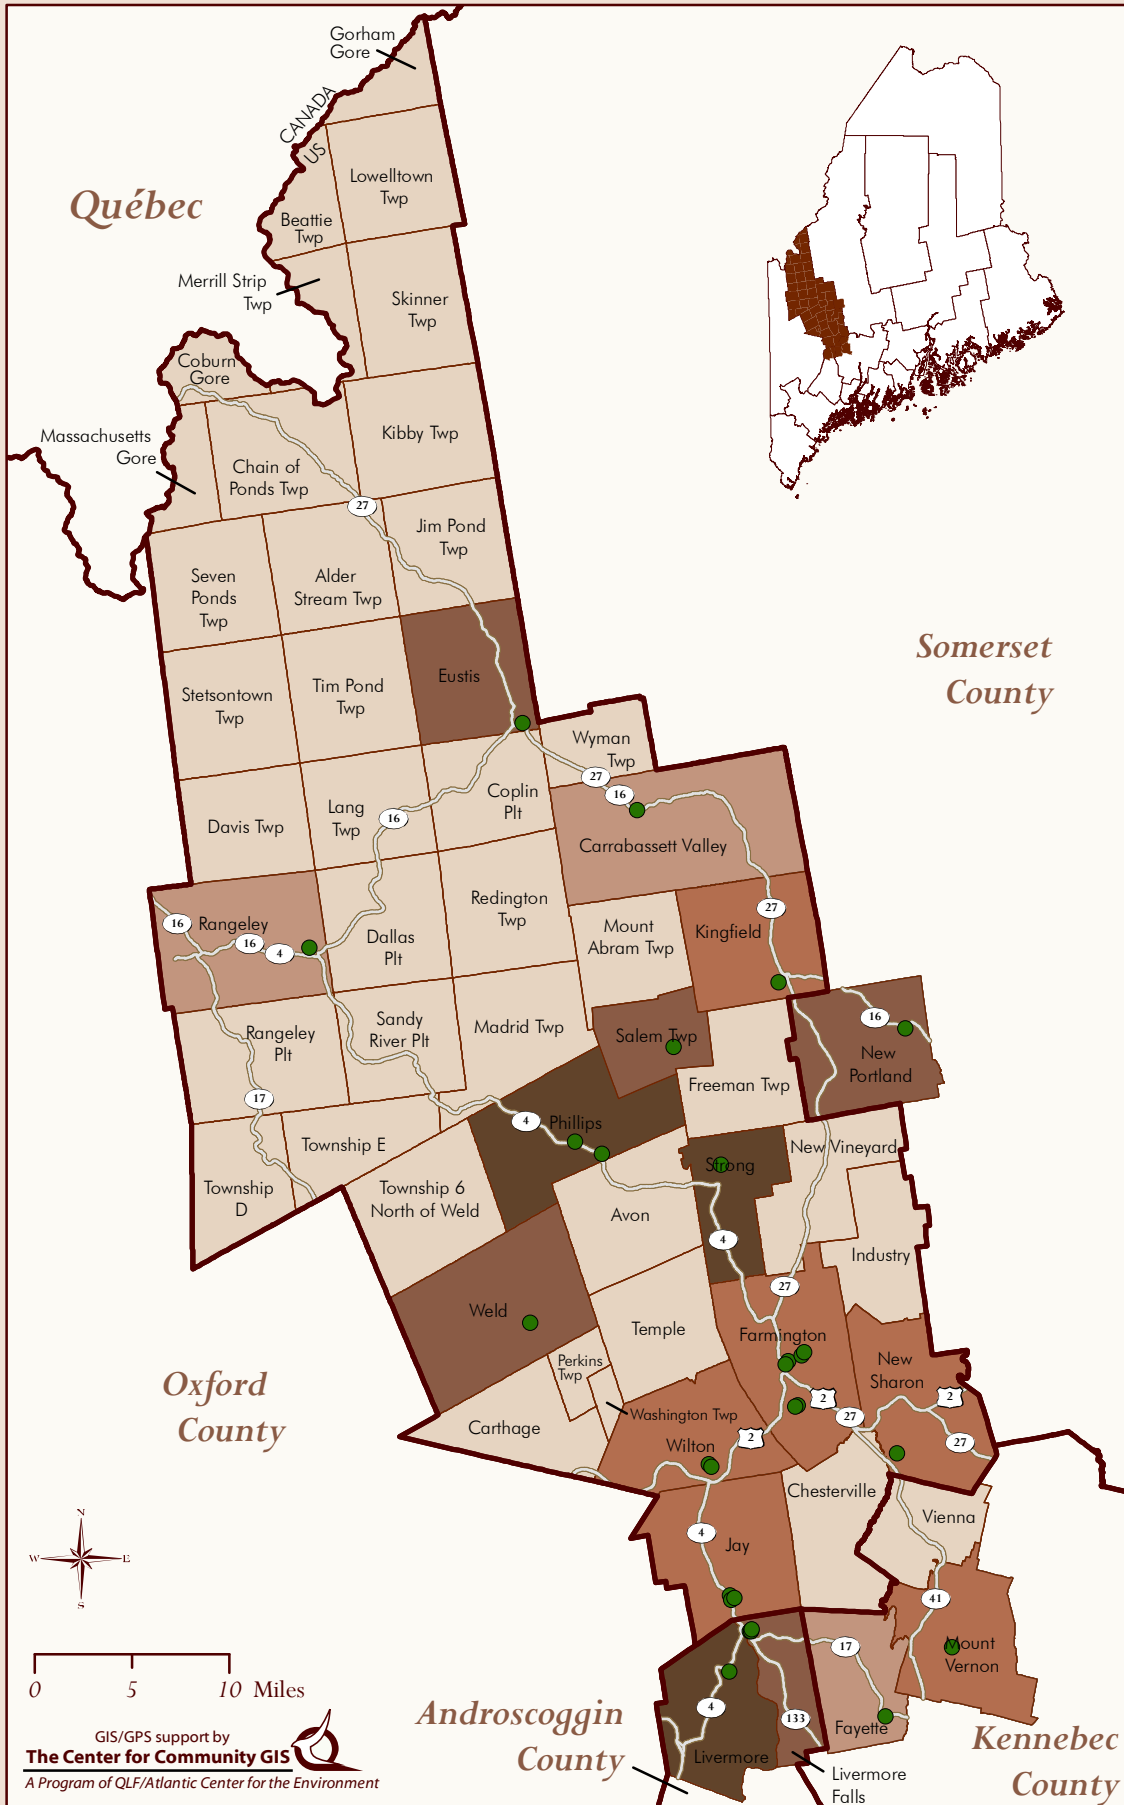

# Greater Franklin County

## Students Eligible for Free/Reduced Federal Meal Program

● Public School

Percent (2006-2007)

Number (2006-2007) - Ranked

1. Farmington (854)
2. Jay (346)
3. Livermore Falls (345)
4. Livermore (276)
5. Wilton (179)
6. Salem Twp (170)
7. Strong (109)
8. New Sharon (94)
9. Phillips (91)
10. Rangeley (81)
11. Eustis (64)
- Kingfield (64)
12. Mount Vernon (58)
13. New Portland (28)
14. Fayette (18)
15. Weld (10)

Data Sources: Maine Department of Education, Maine Office of GIS

Date: November, 2007